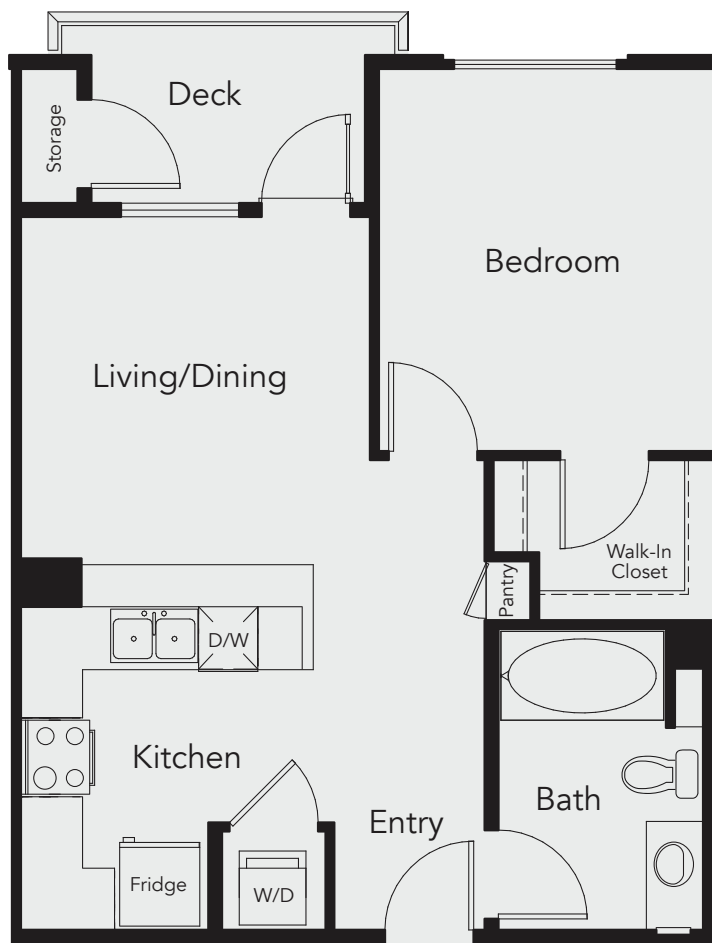

A1

1 Bedroom / 1 Bath
Approx. 665 sq. ft.

Layout, size and features may vary by unit.

A111