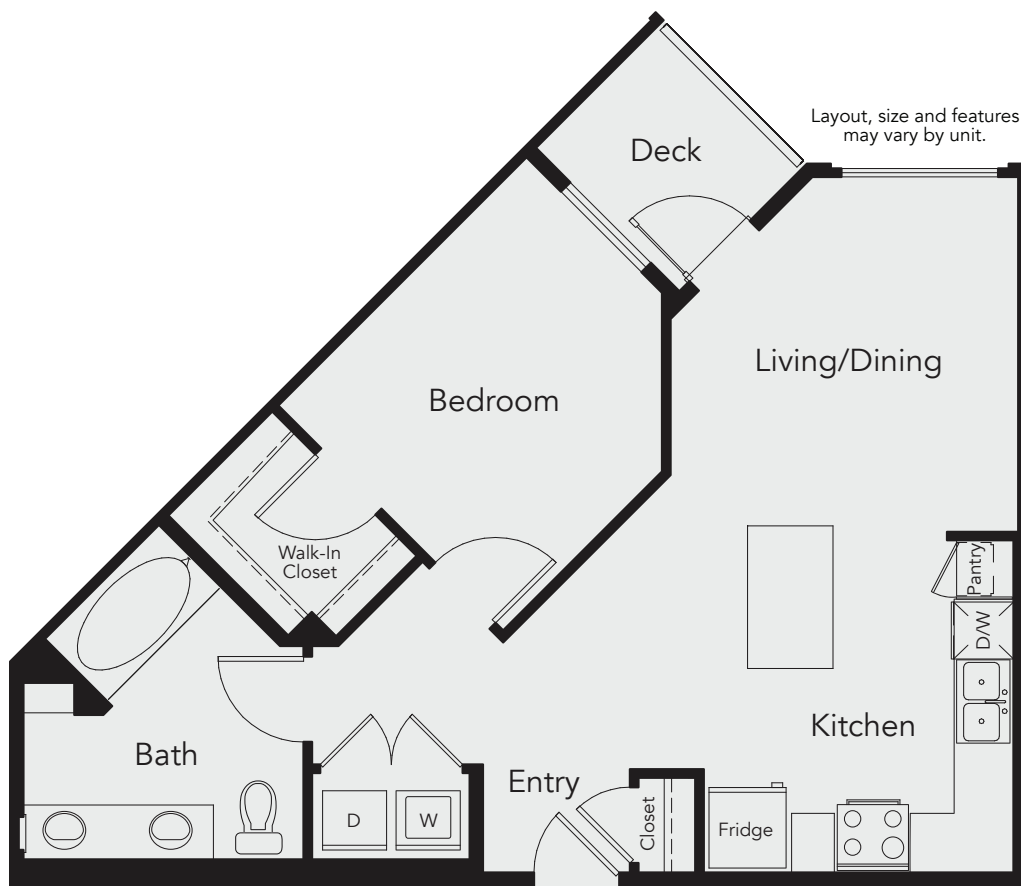

## A2

1 Bedroom / 1 Bath  
Approx. 737 sq. ft.

A500