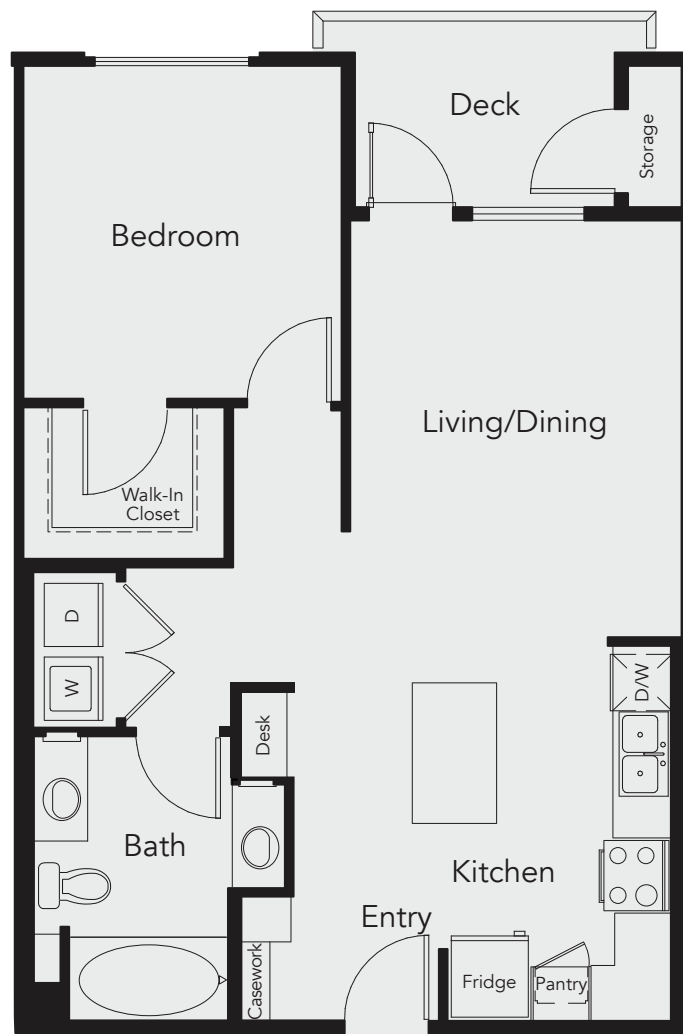

## A3

1 Bedroom / 1 Bath  
Approx. 744-780 sq. ft.

Layout, size and features may vary by unit.

A405.1