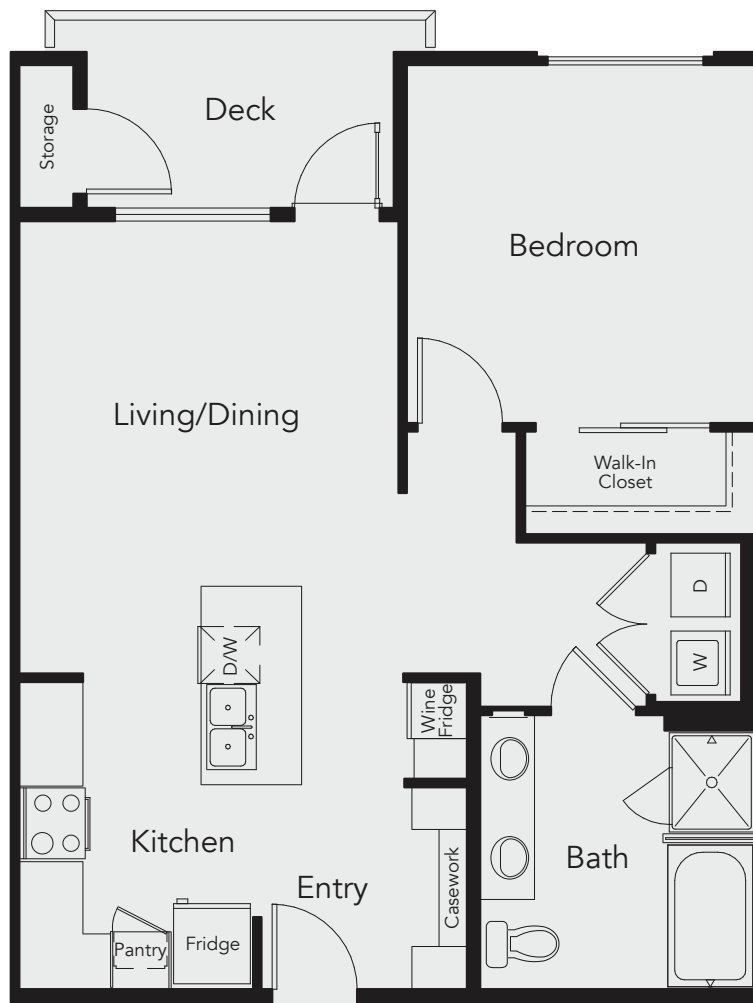

A6

1 Bedroom / 1 Bath
Approx. 819 sq. ft.

Layout, size and features may vary by unit.

A700