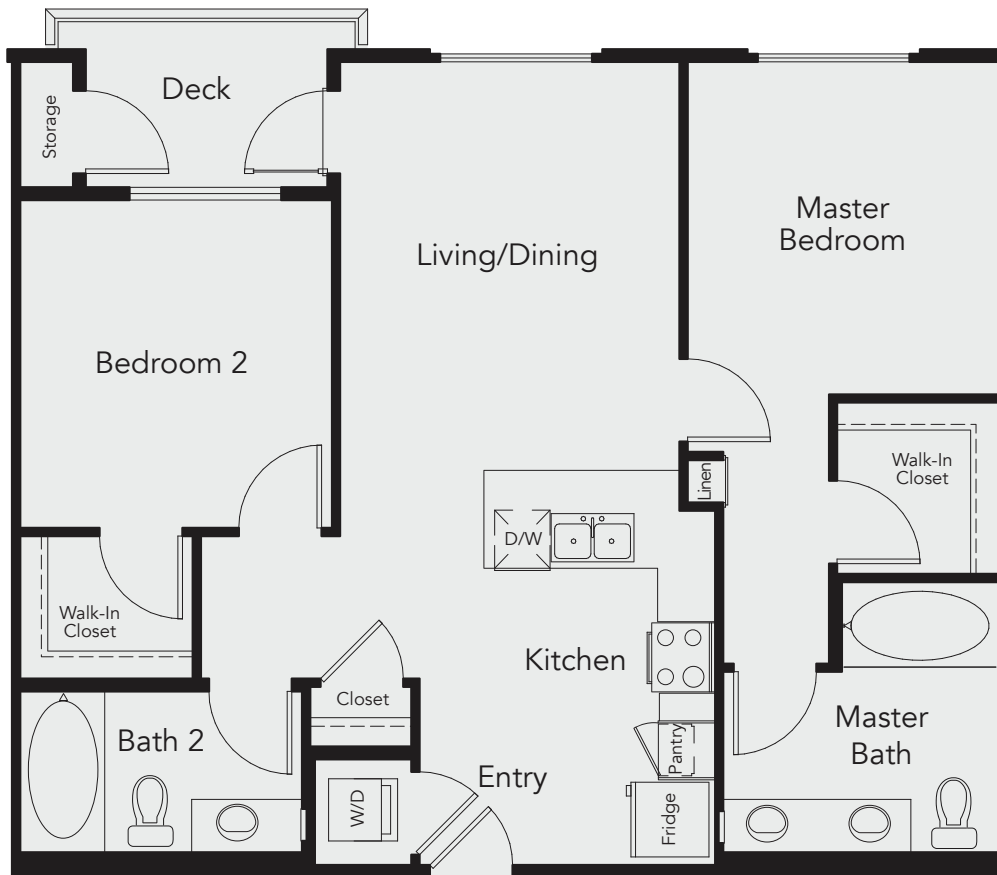

## B1

2 Bedroom / 2 Bath  
Approx. 1,027-1,046 sq. ft.

Layout, size and features may vary by unit.

B100