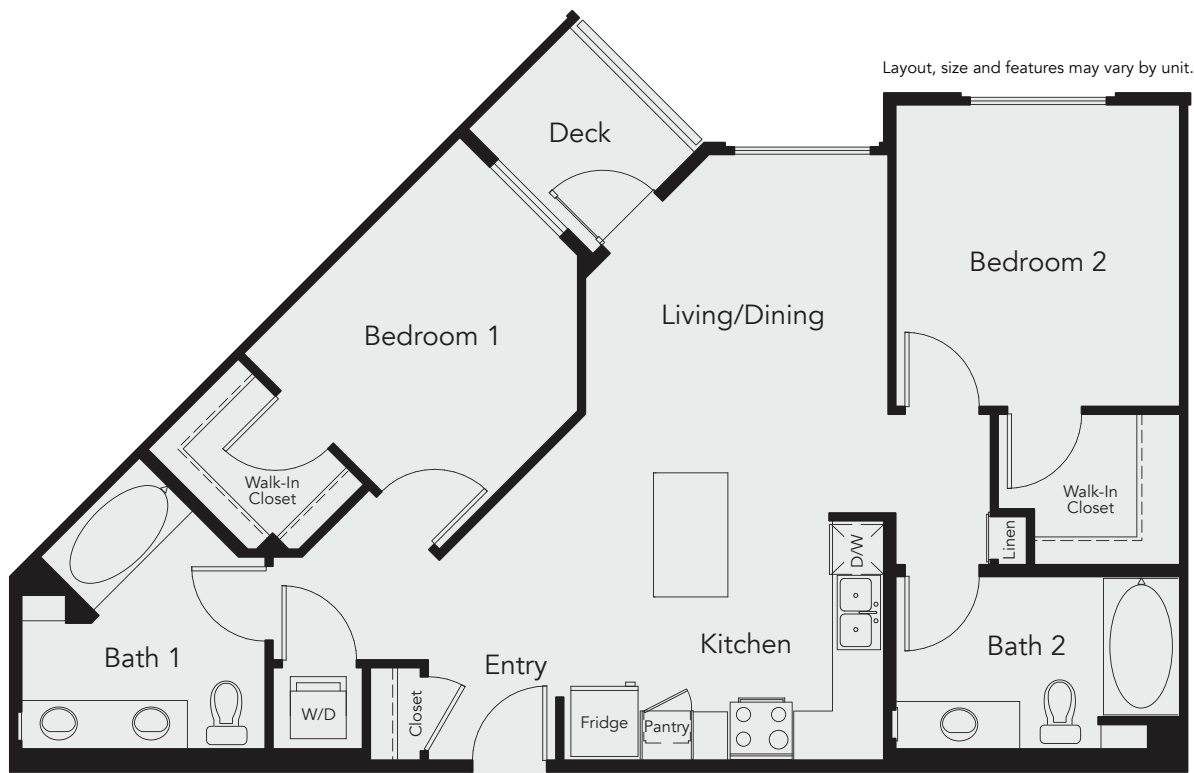

## B2

2 Bedroom / 2 Bath  
Approx. 1,061 sq. ft.

Layout, size and features may vary by unit.

B500