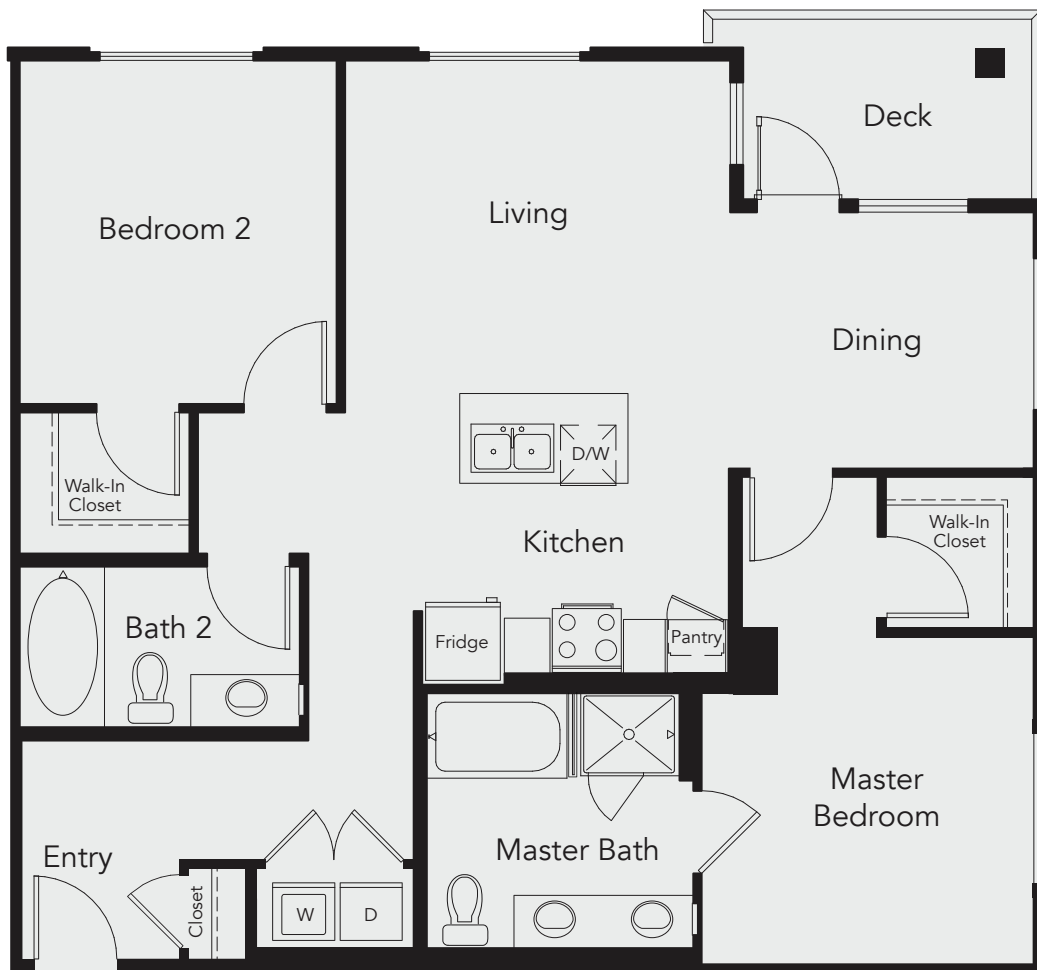

## B4.1

2 Bedroom / 2 Bath  
Approx. 1,199 sq. ft.

Layout, size and features may vary by unit.

B925.6