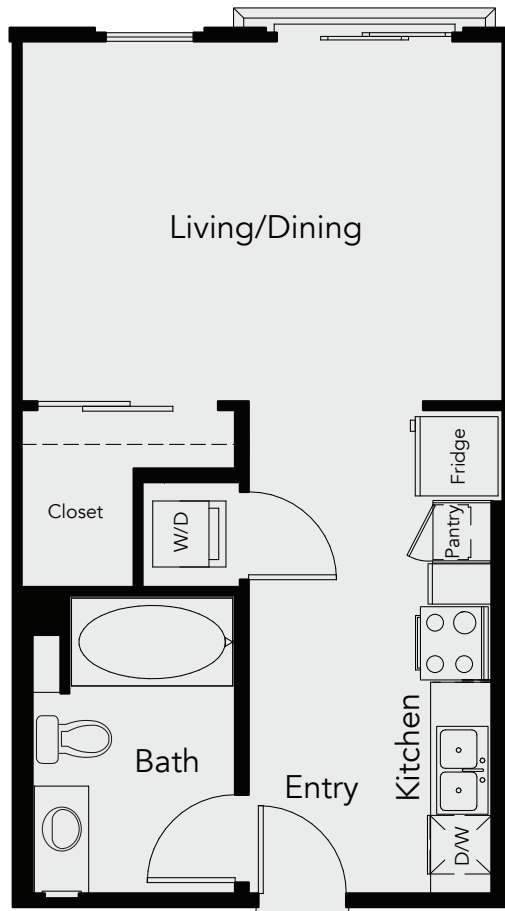

S1

Studio / 1 Bath
Approx. 515 sq. ft.

Layout, size and features may vary by unit.

S100